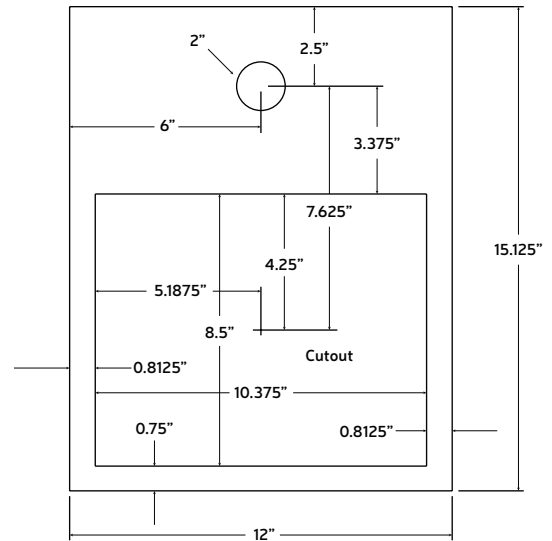

Project:

**Scan for more info!**

Owners manual  
Quick install  
Quick sizing  
Install layout  
Parts list

**RDP-1SSQ-2CL**  
**Recessed Drain Pan**

**Specifications**

- Flush mount, recessed drain pan design
- 12"W x 15.125"D x 0.75" Recessed
- For use with CBR-V2, CBR-V2C-MINI, and LIT-V2C
- Stainless steel construction