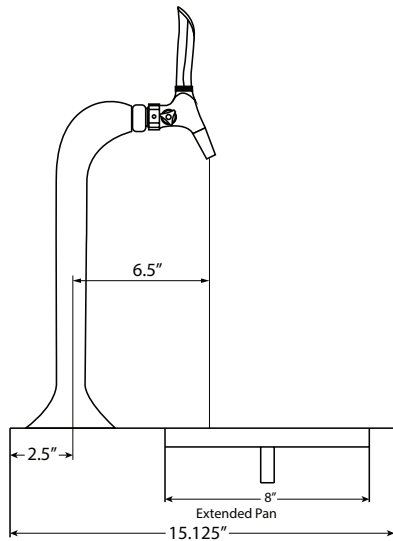

Project:

**Scan for more info!**

Owners manual  
Quick install  
Quick sizing  
Install layout  
Parts list

**RDP-1SSQ-2CL**  
**Recessed Drain Pan**

**Specifications**

- Flush mount, recessed drain pan design
- 12"W x 15.125"D x 0.75" Recessed
- For use with CBR-V2, CBR-V2C-MINI, and LIT-V2C
- Stainless steel construction