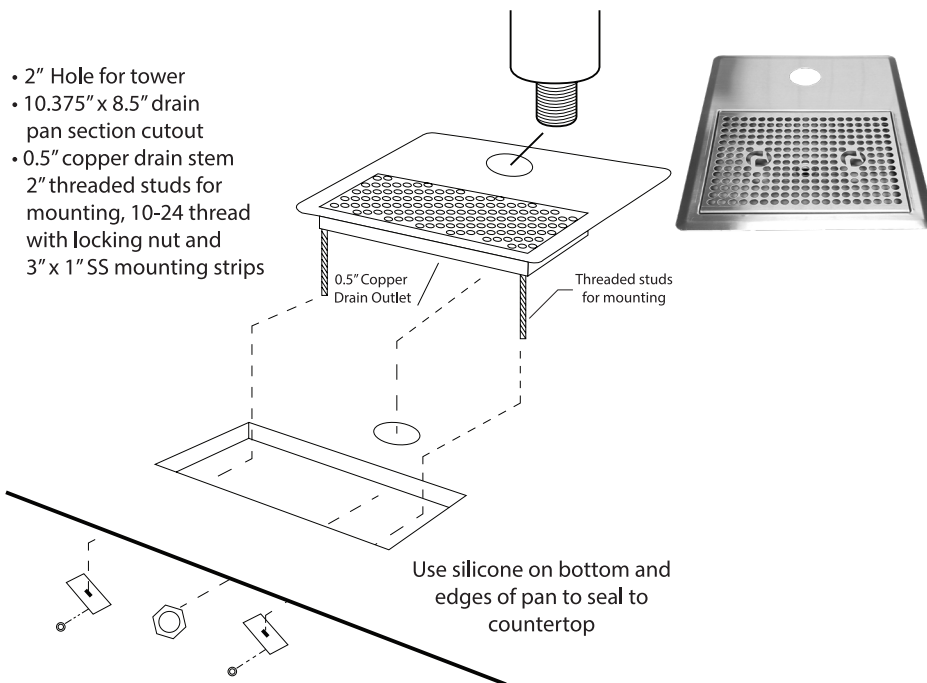

Project:

**Scan for more info!**

Owners manual  
Quick install  
Quick sizing  
Install layout  
Parts list

**RDP-1SSQ-2CL**  
**Recessed Drain Pan**

**Specifications**

- Flush mount, recessed drain pan design
- 12"W x 15.125"D x 0.75" Recessed
- For use with CBR-V2, CBR-V2C-MINI, and LIT-V2C
- Stainless steel construction

**For use with:**

□ CBR-V2

□ CBR-V2C-MINI

□ LIT-V2C