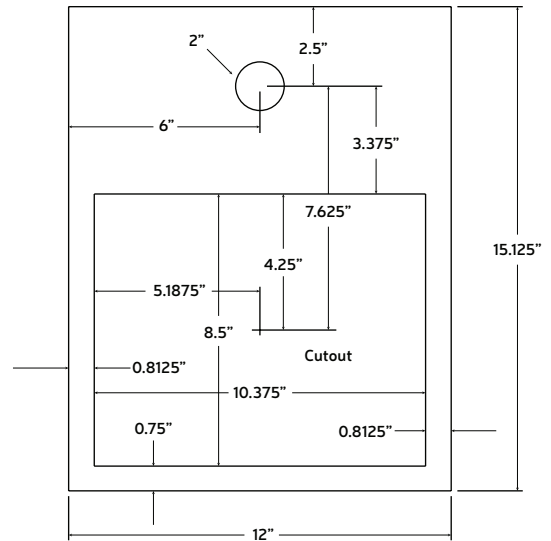

Project:

Scan for more info!

Owners manual
Quick install
Quick sizing
Install layout
Parts list

RDP-1SSQ-1CL
Recessed Drain Pan

Specifications

- Flush mount, recessed drain pan design
- 12"W x 15.125"D x 0.75" Recessed
- For use with CBR-V1, CBR-V1C-MINI
- Stainless steel construction