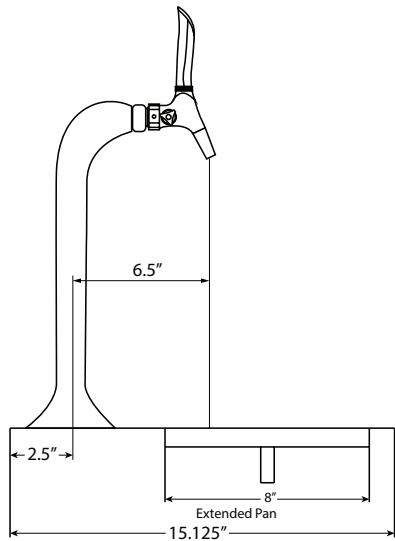

Project:

Scan for more info!

Owners manual
Quick install
Quick sizing
Install layout
Parts list

RDP-1SSQ-1CL
Recessed Drain Pan

Specifications

- Flush mount, recessed drain pan design
- 12"W x 15.125"D x 0.75" Recessed
- For use with CBR-V1, CBR-V1C-MINI
- Stainless steel construction