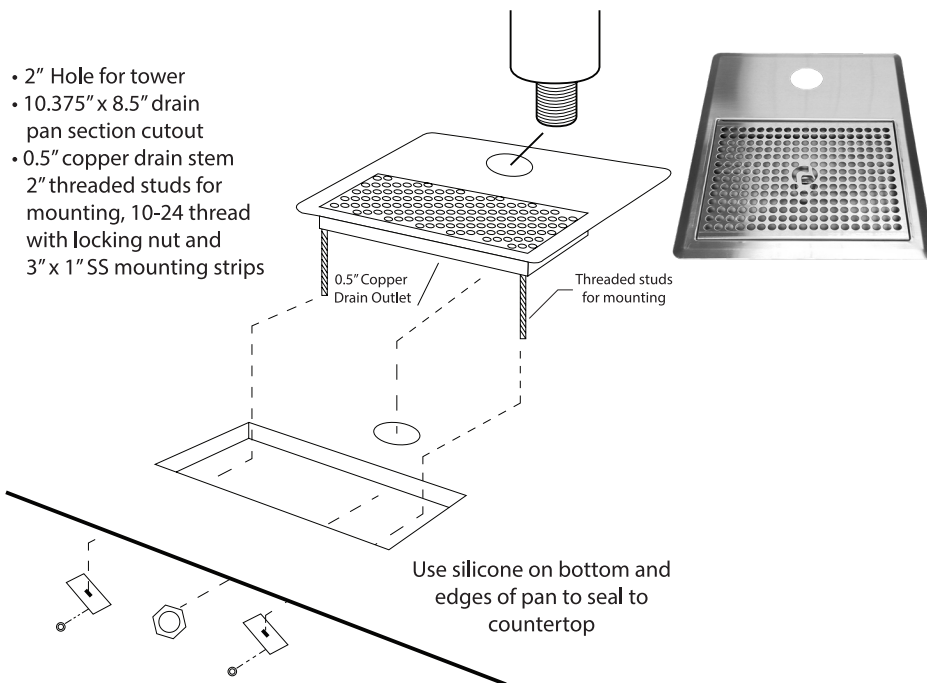

Project:

Scan for more info!

Owners manual
Quick install
Quick sizing
Install layout
Parts list

RDP-1SSQ-1CL
Recessed Drain Pan

Specifications

- Flush mount, recessed drain pan design
- 12"W x 15.125"D x 0.75" Recessed
- For use with CBR-V1, CBR-V1C-MINI
- Stainless steel construction

For use with:

□ CBR-V1

□ CBR-V1C-MINI