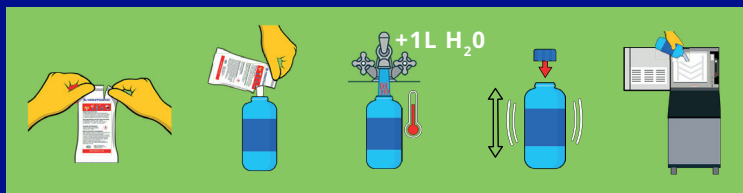

Powder Descaler and Rinse

- Manitowoc tested and approved
- Formulated for Manitowoc cuber machines
- Easier to ship, transport, and store
- No partial package use, less waste
- Pre-measured packets=accurate solution proportions
- More sustainable than liquid bottles
- Mix and use in five (5) simple steps

Powder Descaler and Rinse Sold Separately

(Number of packets needed will vary depending on size of ice machine)

1. Open the packet
2. Pour contents into mixing vessel
3. Add lukewarm water
4. Shake vigorously
5. Pour into ice machine water trough